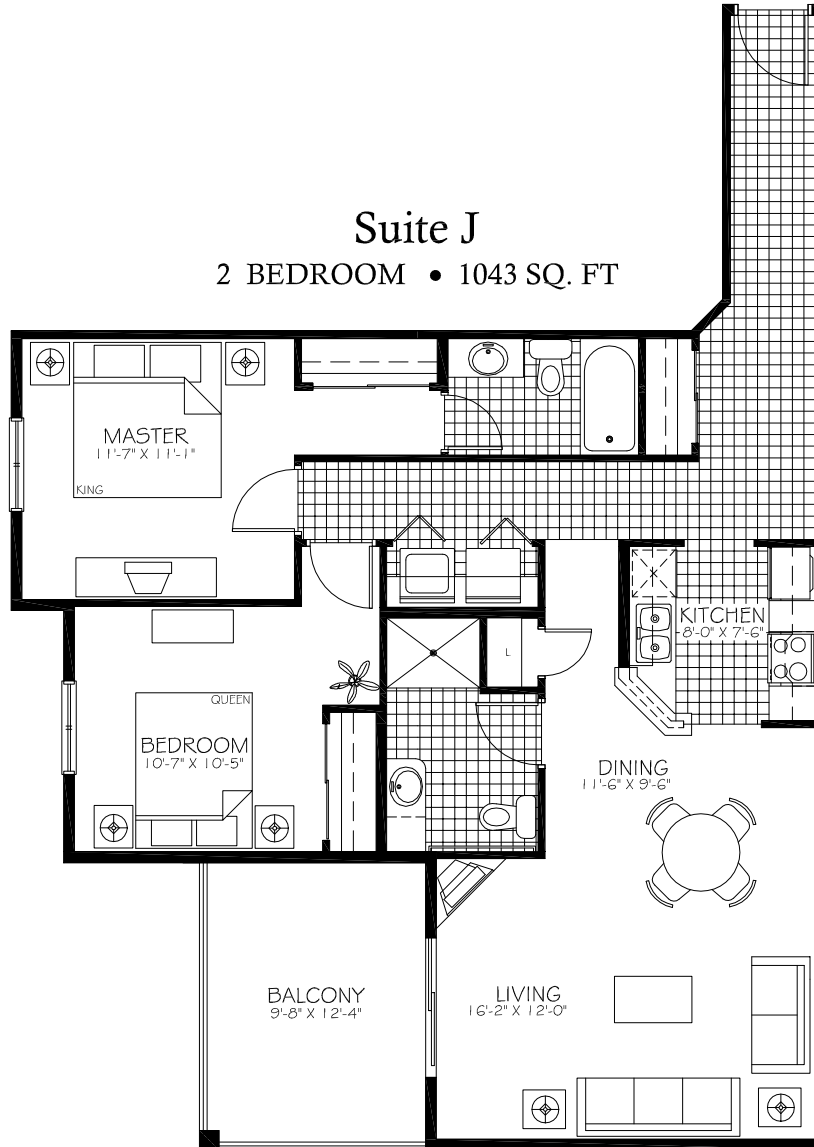

LIFESTYLE
OPTIONS LTD.

Suite J

2 BEDROOM • 1043 SQ. FT

CONCEPT PLAN - SUBJECT TO CHANGE
10.27.05