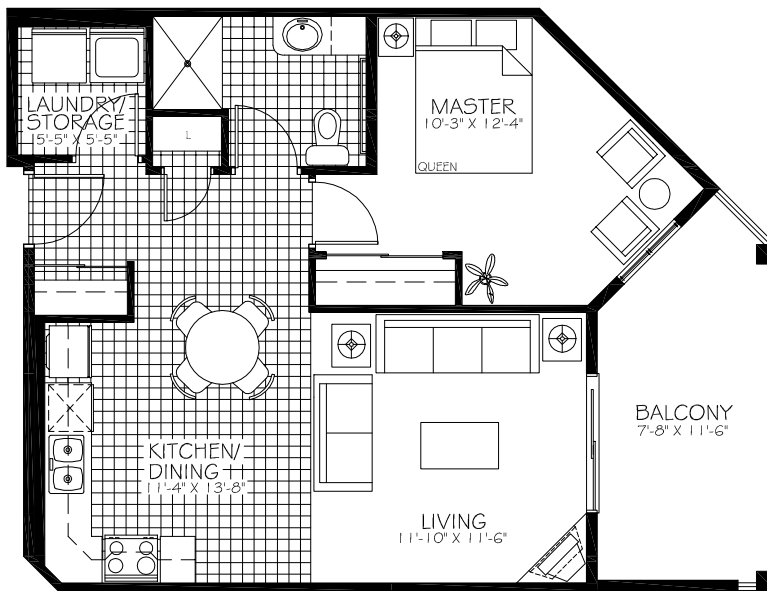

Suite H
1 BEDROOM • 638 SQ. FT

CONCEPT PLAN - SUBJECT TO CHANGE
10.27.05