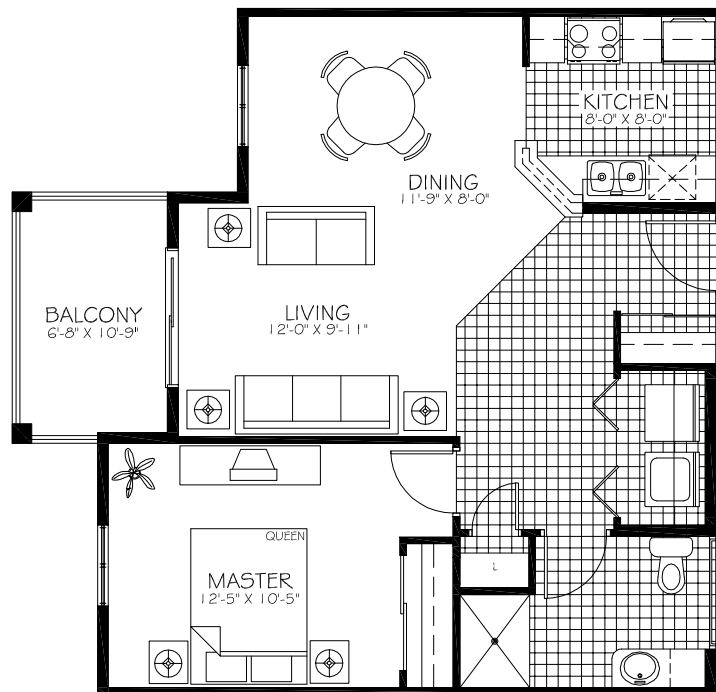

Suite G

1 BEDROOM • 711 SQ. FT

CONCEPT PLAN - SUBJECT TO CHANGE
10.27.05