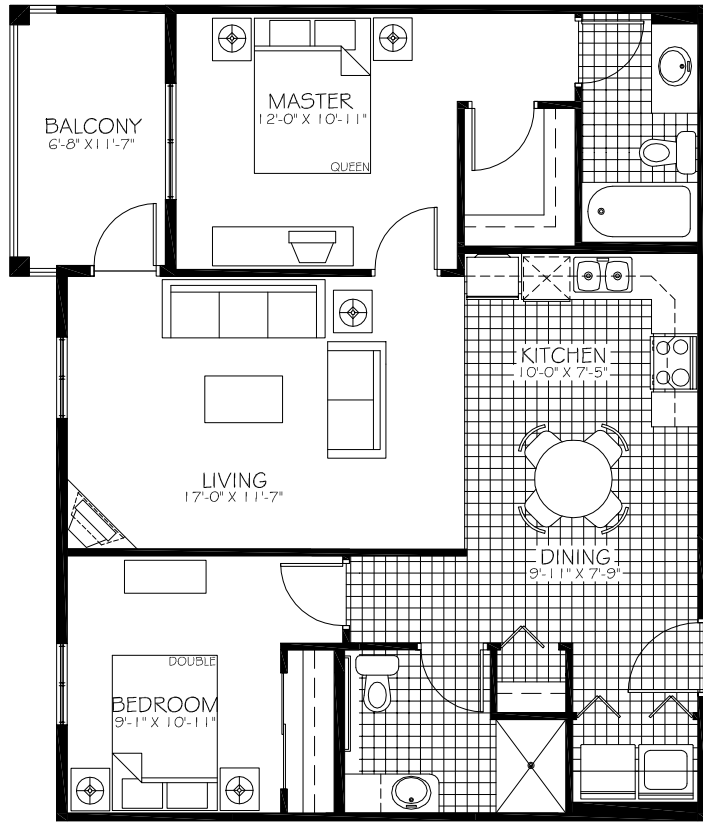

Suite F  
2 BEDROOM • 920 SQ. FT

CONCEPT PLAN - SUBJECT TO CHANGE  
10.27.05