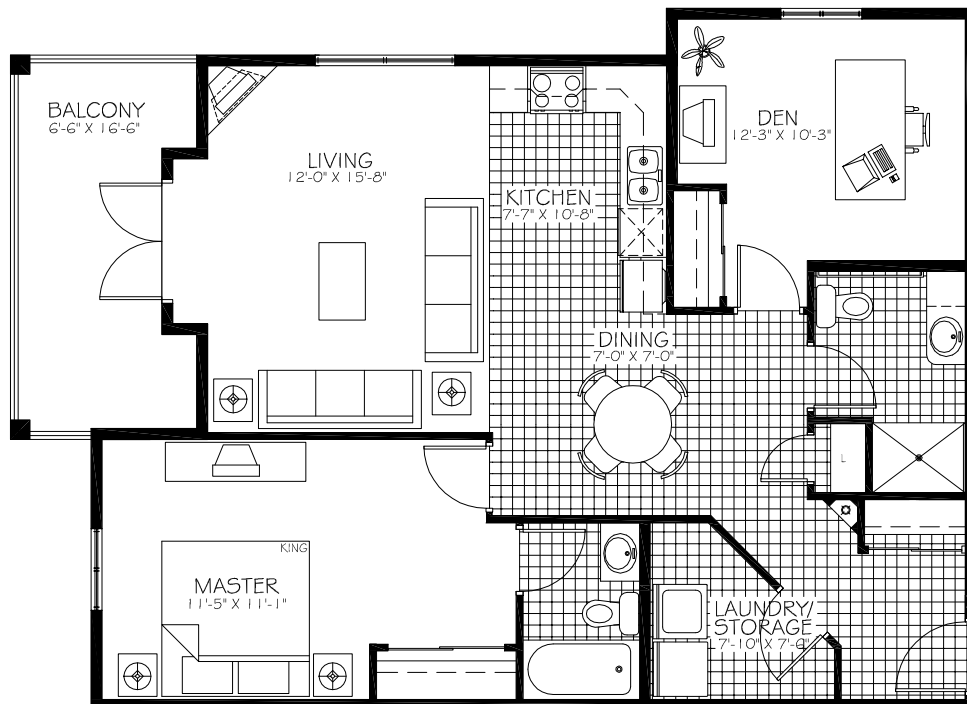

## Suite DL

1 BEDROOM + DEN • 1023 SQ. FT

CONCEPT PLAN - SUBJECT TO CHANGE  
10.27.05