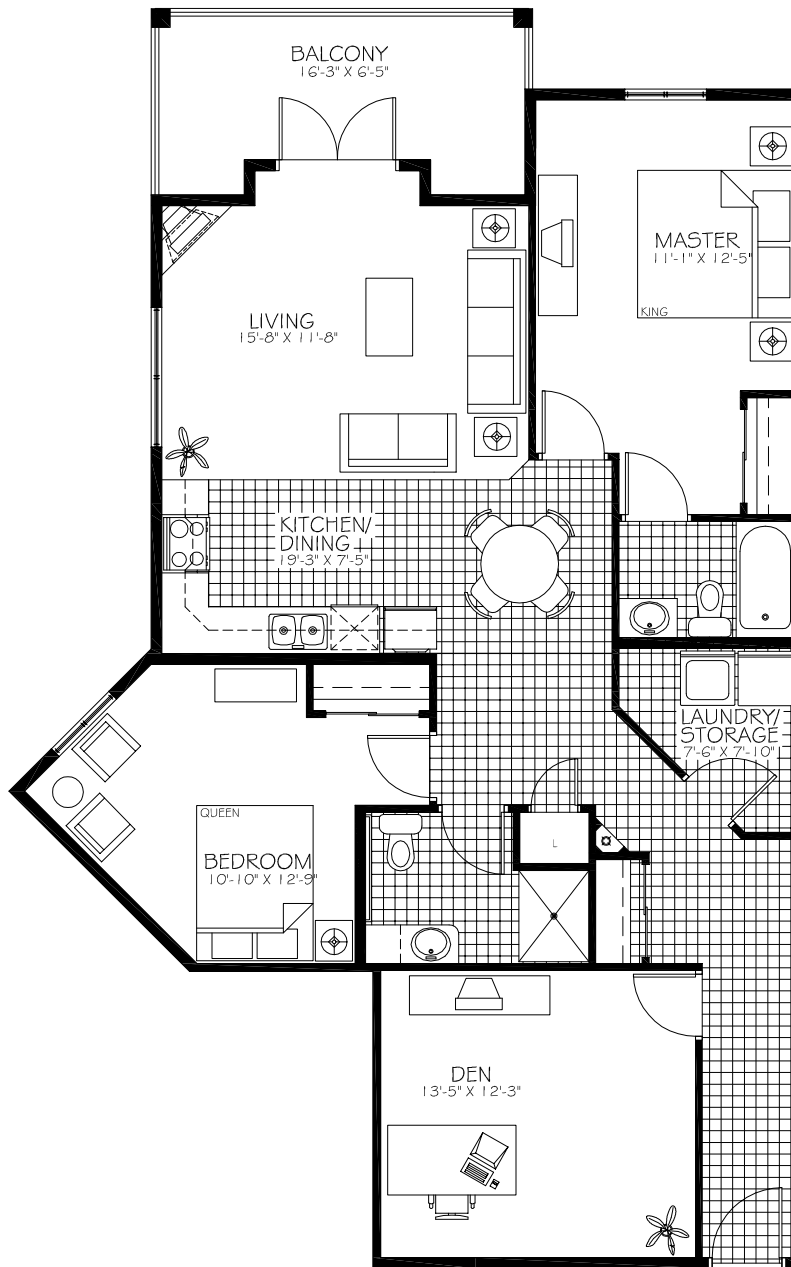

Suite D1

2 BEDROOM • 1267 SQ. FT

CONCEPT PLAN - SUBJECT TO CHANGE
10.27.05