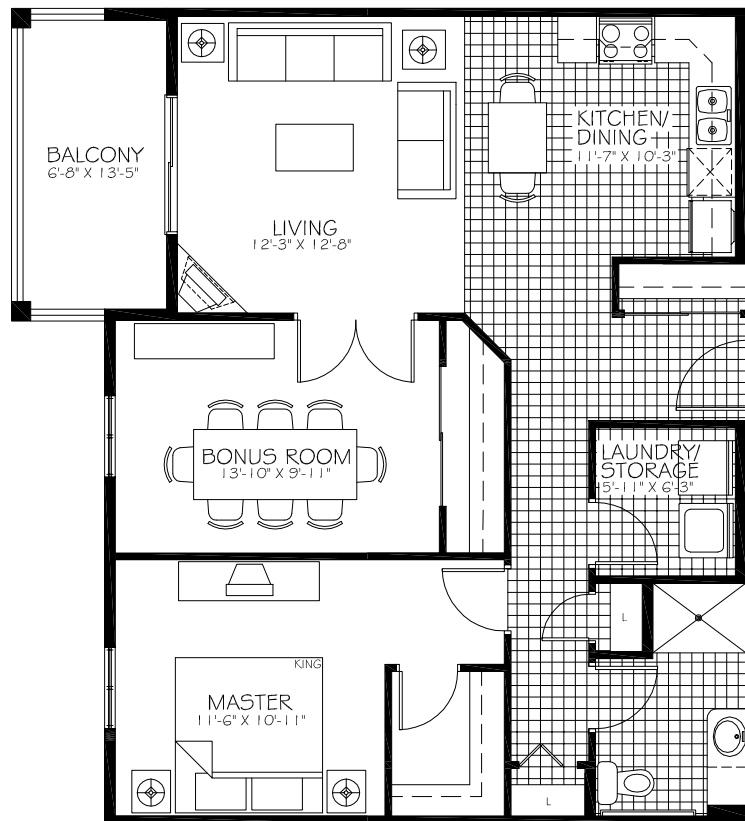

Suite C

1 BEDROOM + BONUS ROOM • 938 SQ. FT

CONCEPT PLAN - SUBJECT TO CHANGE
10.27.05