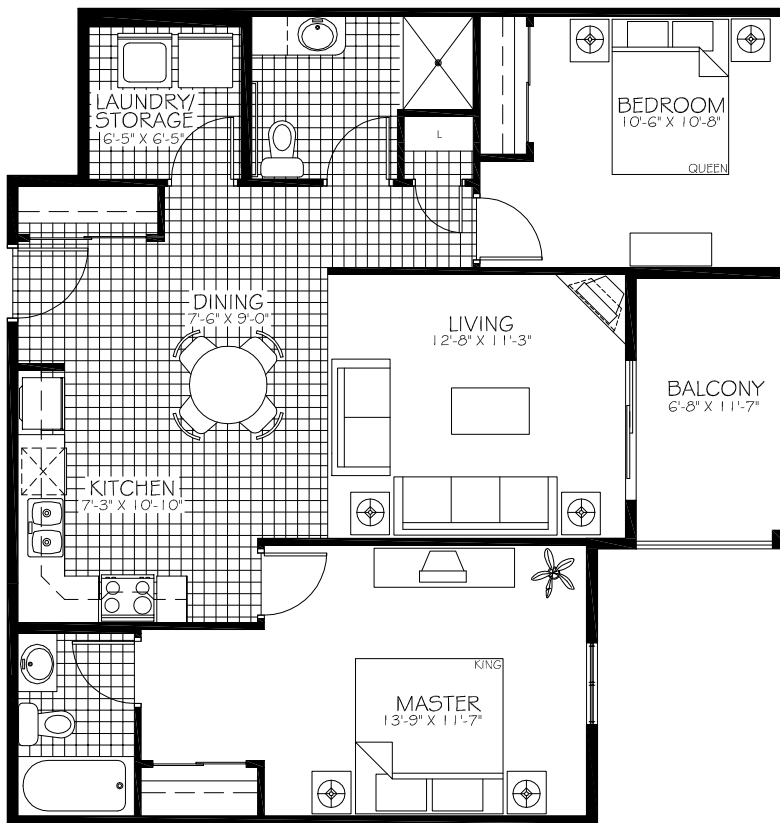

Suite B3

2 BEDROOM • 972 SQ. FT

CONCEPT PLAN - SUBJECT TO CHANGE
10.27.05