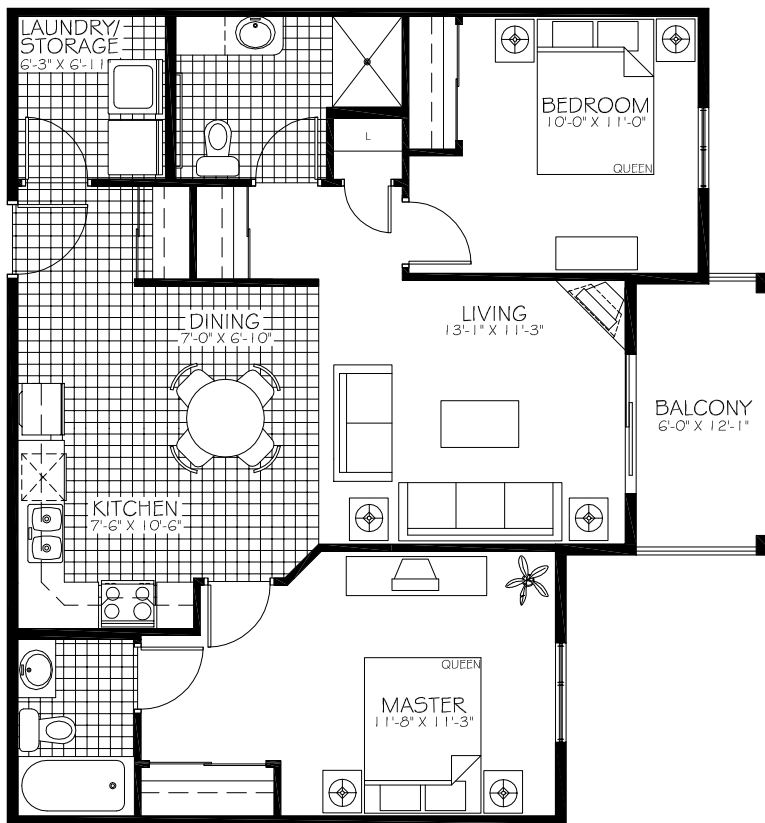

## Suite B2

2 BEDROOM • 939 SQ. FT

CONCEPT PLAN - SUBJECT TO CHANGE  
10.27.05