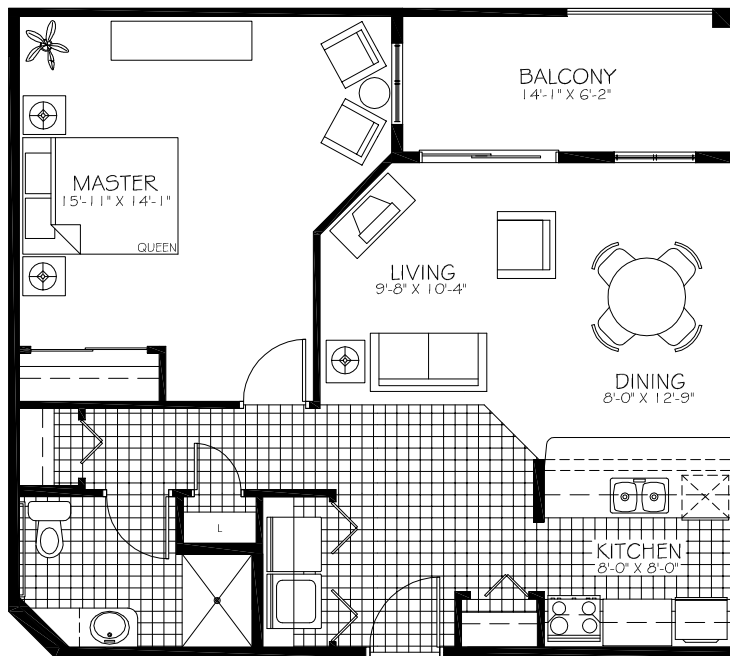

Suite A1

1 BEDROOM • 773 SQ. FT

CONCEPT PLAN - SUBJECT TO CHANGE
10.27.05