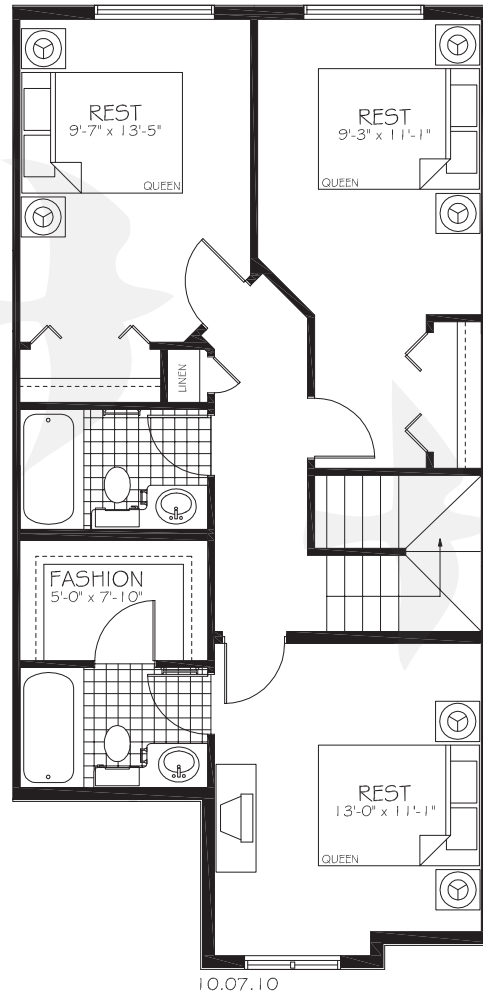

ZEPHYR II

MAIN FLOOR • 650 SQ. FT

ZEPHYR II

SECOND FLOOR • 737 SQ. FT

TOTAL UNIT : 1387 SQ. FT.

Shorewinds
Schonsee Townhomes