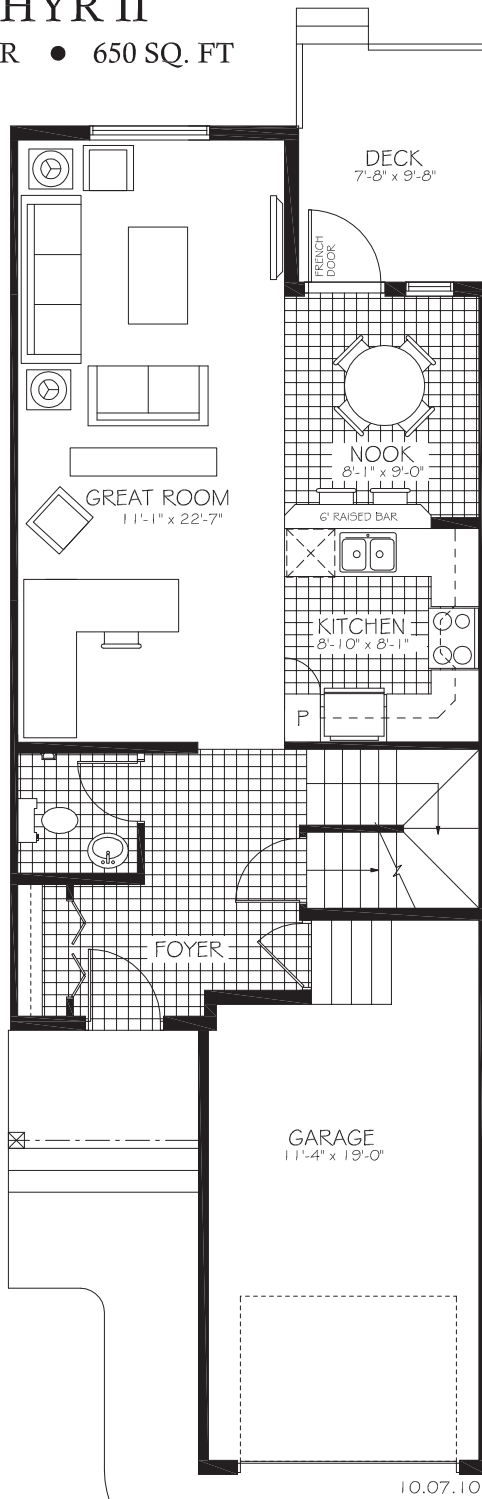

ZEPHYR II

MAIN FLOOR • 650 SQ. FT

ZEPHYR II

SECOND FLOOR • 737 SQ. FT

TOTAL UNIT : 1387 SQ. FT.

Shorewinds
Schonsee Townhomes