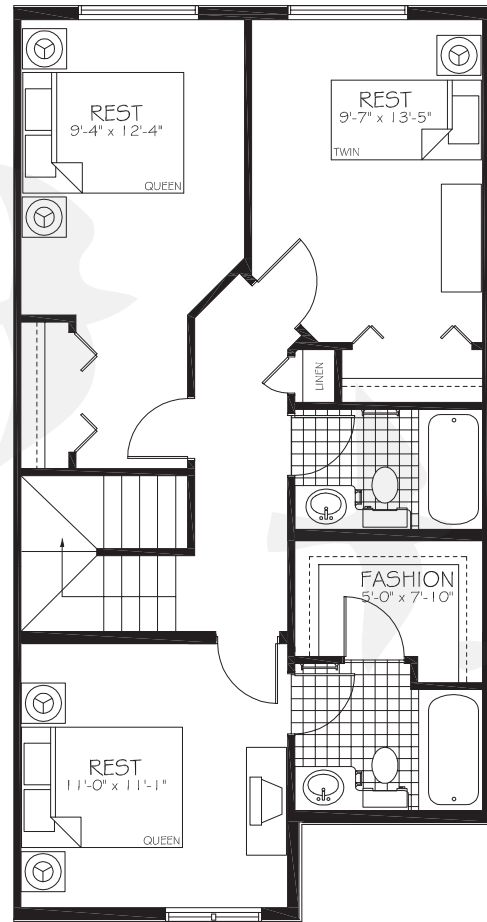

ZEPHYR I

MAIN FLOOR • 650 SQ. FT

ZEPHYR I

SECOND FLOOR • 725 SQ. FT

TOTAL UNIT : 1375 SQ. FT.