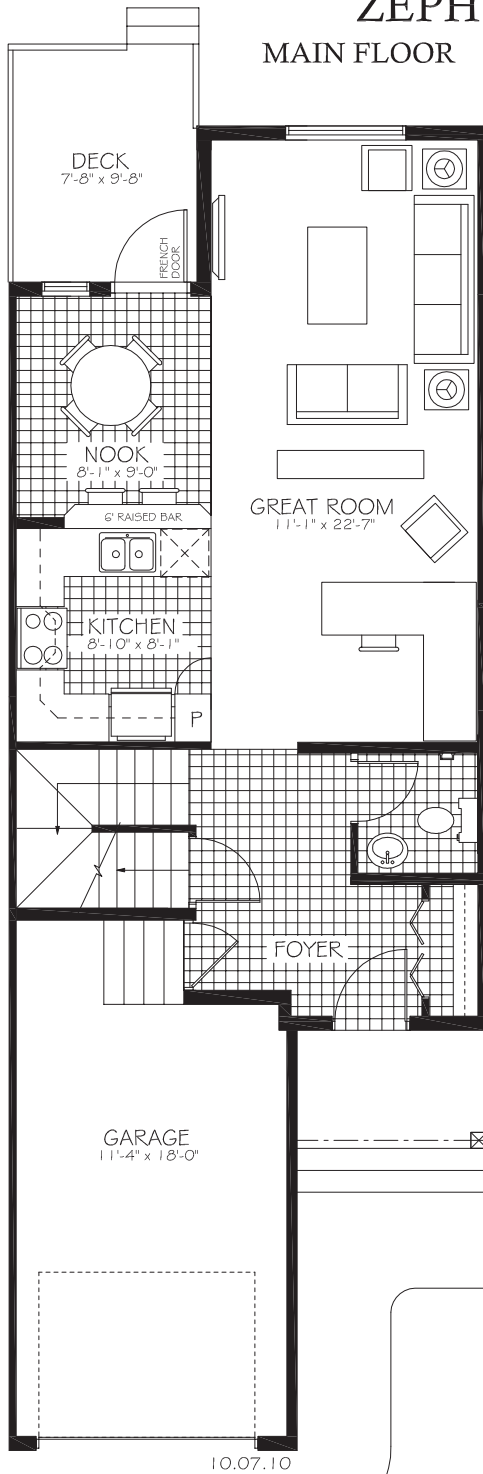

ZEPHYR I

MAIN FLOOR • 650 SQ. FT

ZEPHYR I

SECOND FLOOR • 725 SQ. FT

TOTAL UNIT : 1375 SQ. FT.