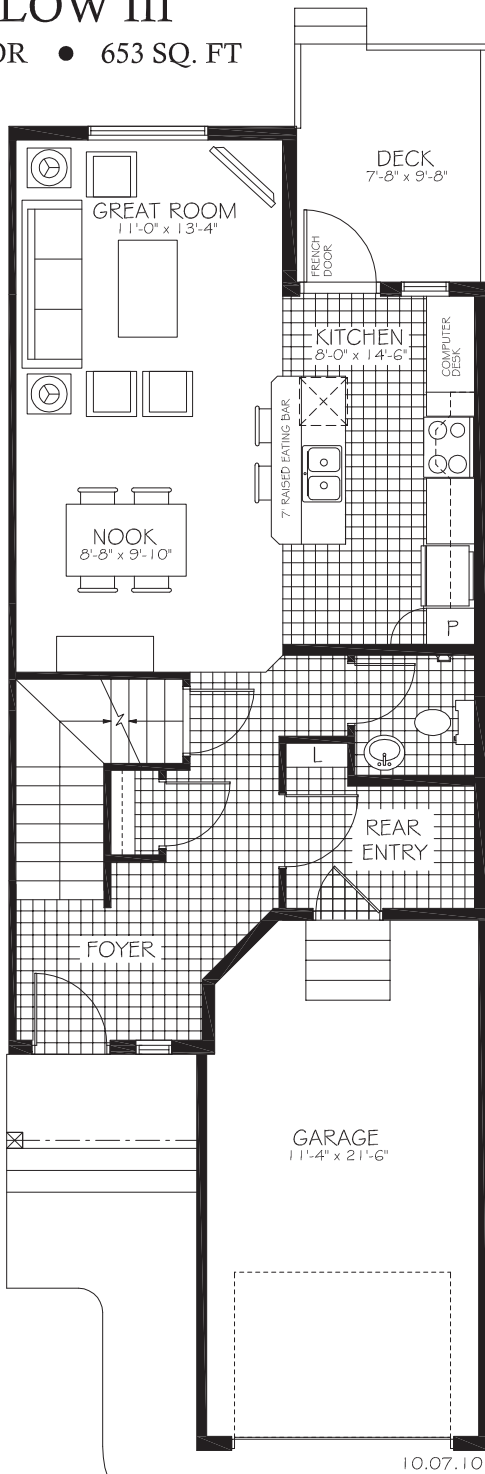

**WILLOW III**  
 MAIN FLOOR • 653 SQ. FT

**WILLOW III**  
 SECOND FLOOR • 727 SQ. FT

TOTAL UNIT : 1380 SQ. FT.