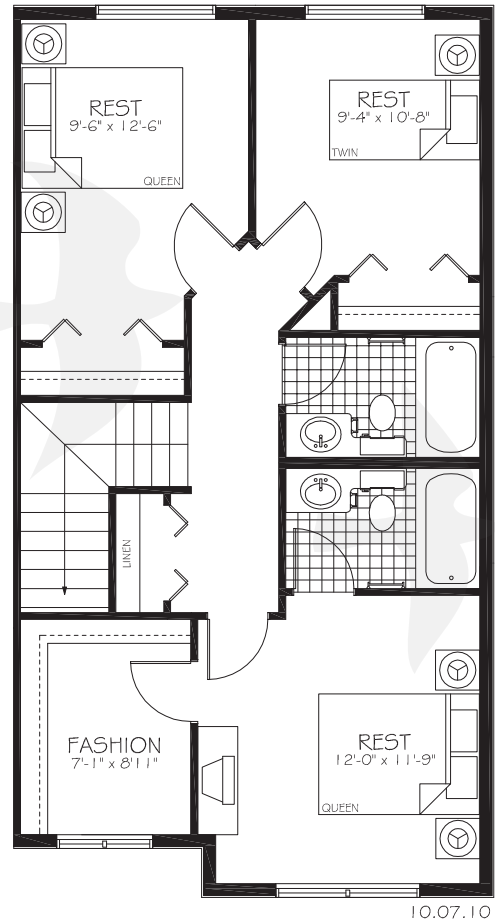

**WILLOW III**  
 MAIN FLOOR • 653 SQ. FT

**WILLOW III**  
 SECOND FLOOR • 727 SQ. FT

TOTAL UNIT : 1380 SQ. FT.