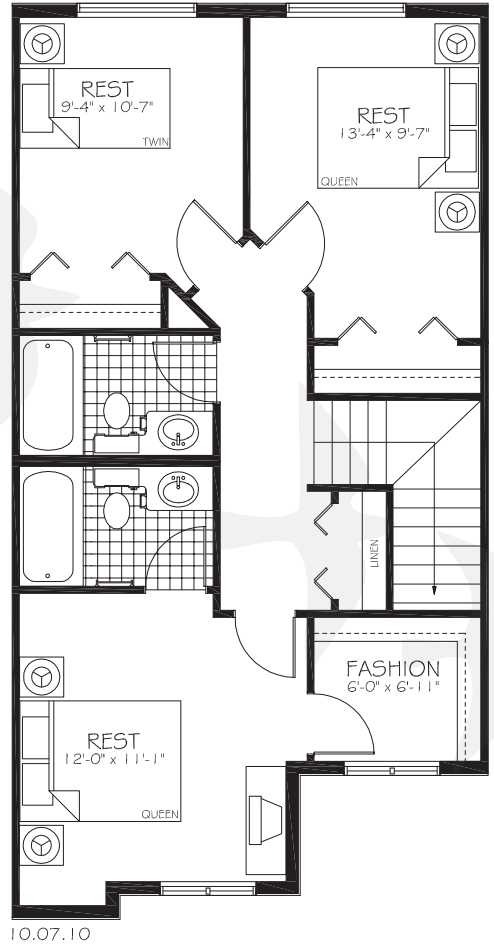

WILLOW II
 MAIN FLOOR • 648 SQ. FT

WILLOW II
 SECOND FLOOR • 702 SQ. FT

TOTAL UNIT : 1350 SQ. FT.