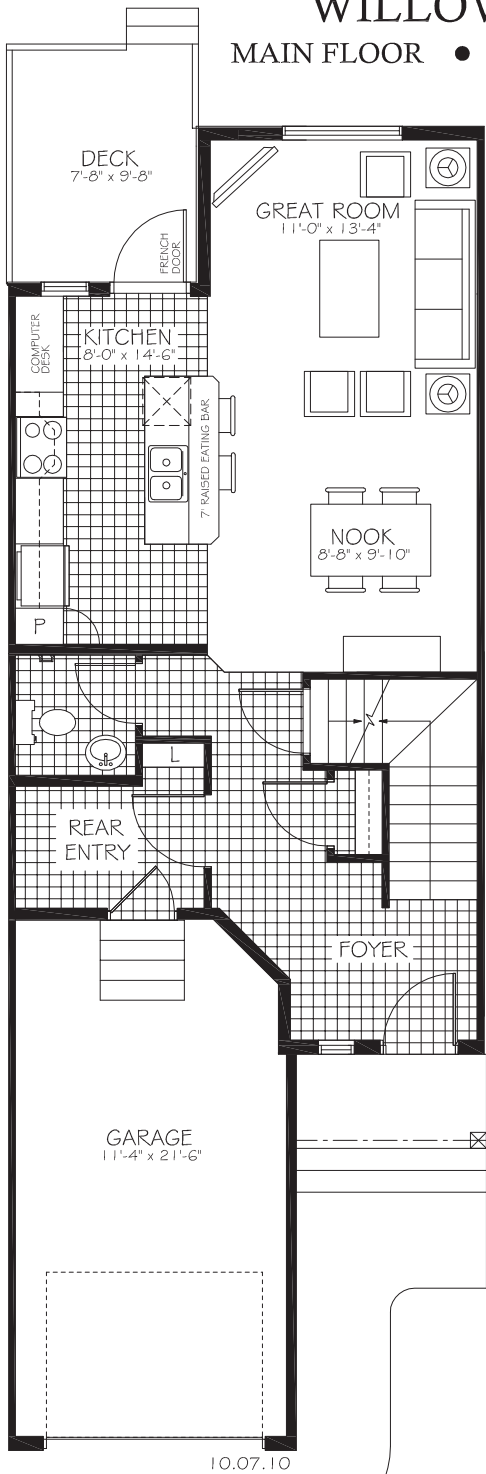

WILLOW II
 MAIN FLOOR • 648 SQ. FT

WILLOW II
 SECOND FLOOR • 702 SQ. FT

TOTAL UNIT : 1350 SQ. FT.