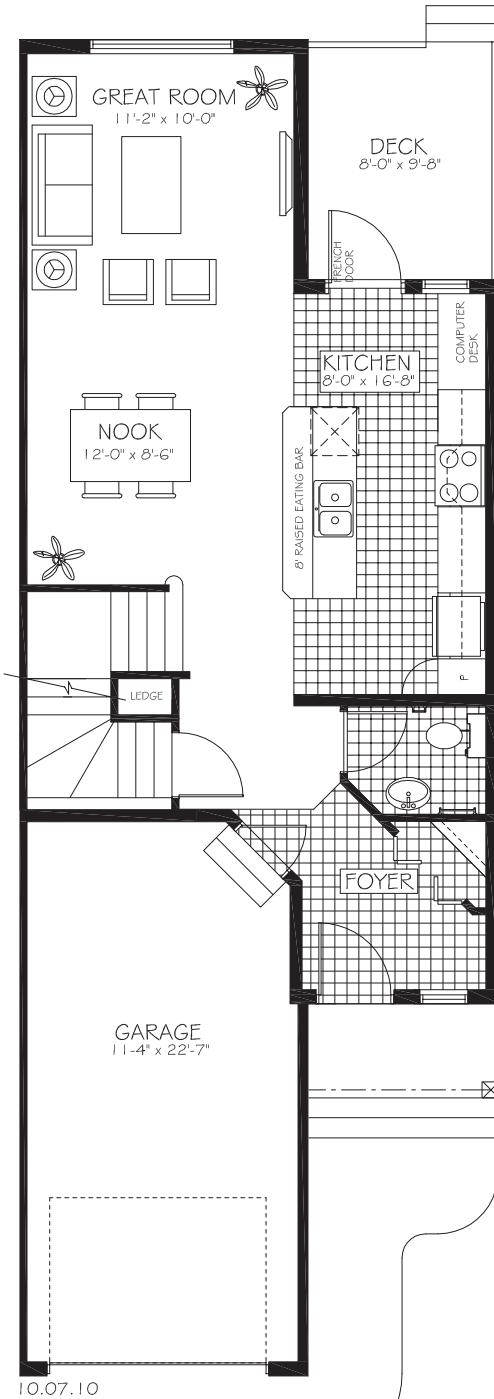

WAVE II

MAIN FLOOR • 632 SQ. FT

WAVE II

SECOND FLOOR • 689 SQ. FT

TOTAL UNIT : 1321 SQ. FT.