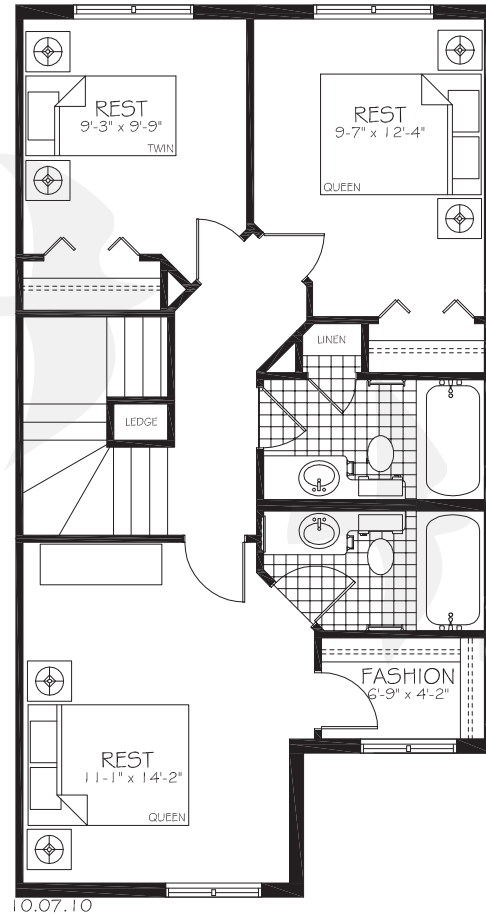

WAVE II

MAIN FLOOR • 632 SQ. FT

WAVE II

SECOND FLOOR • 689 SQ. FT

TOTAL UNIT : 1321 SQ. FT.