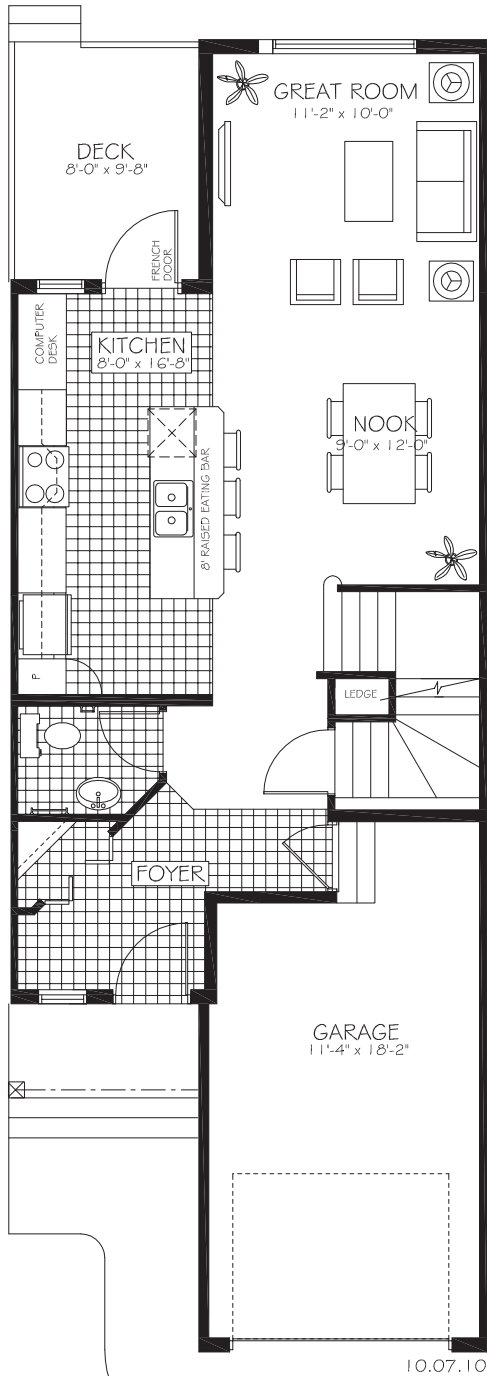

WAVE I

MAIN FLOOR • 640 SQ. FT

WAVE I

SECOND FLOOR • 665 SQ. FT

TOTAL UNIT : 1305 SQ. FT.

Shorewinds
Schonsee Townhomes