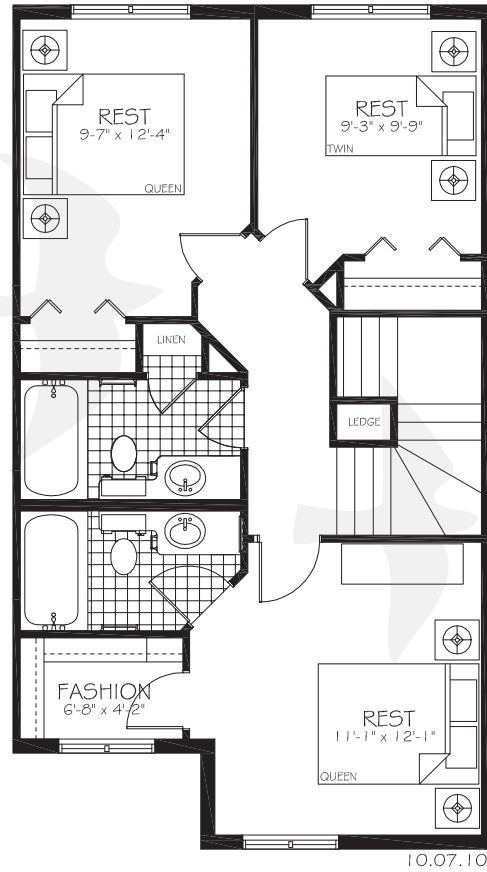

WAVE I

MAIN FLOOR • 640 SQ. FT

WAVE I

SECOND FLOOR • 665 SQ. FT

TOTAL UNIT : 1305 SQ. FT.

Shorewinds
Schonsee Townhomes