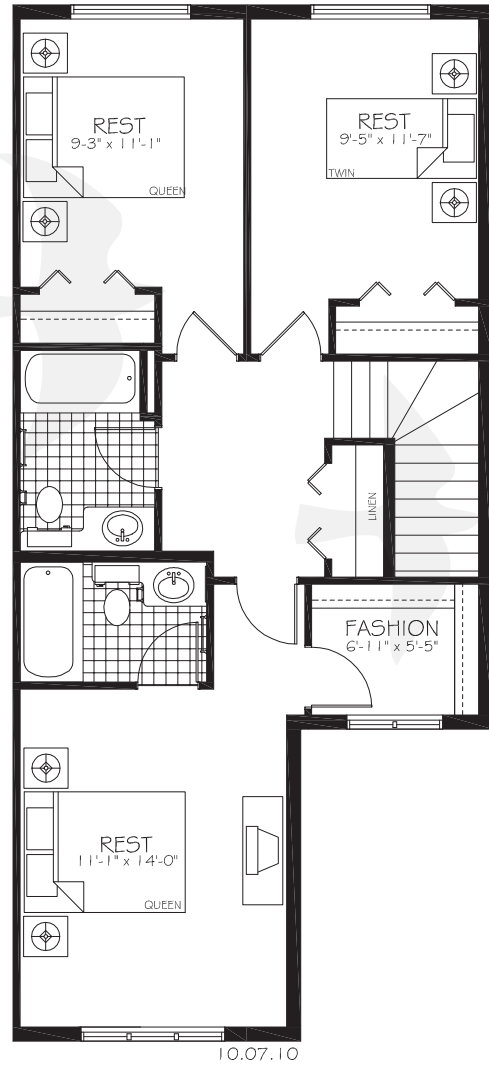

SAIL II

MAIN FLOOR • 638 SQ. FT

SAIL II

SECOND FLOOR • 759 SQ. FT

TOTAL UNIT: 1397 SQ.FT.