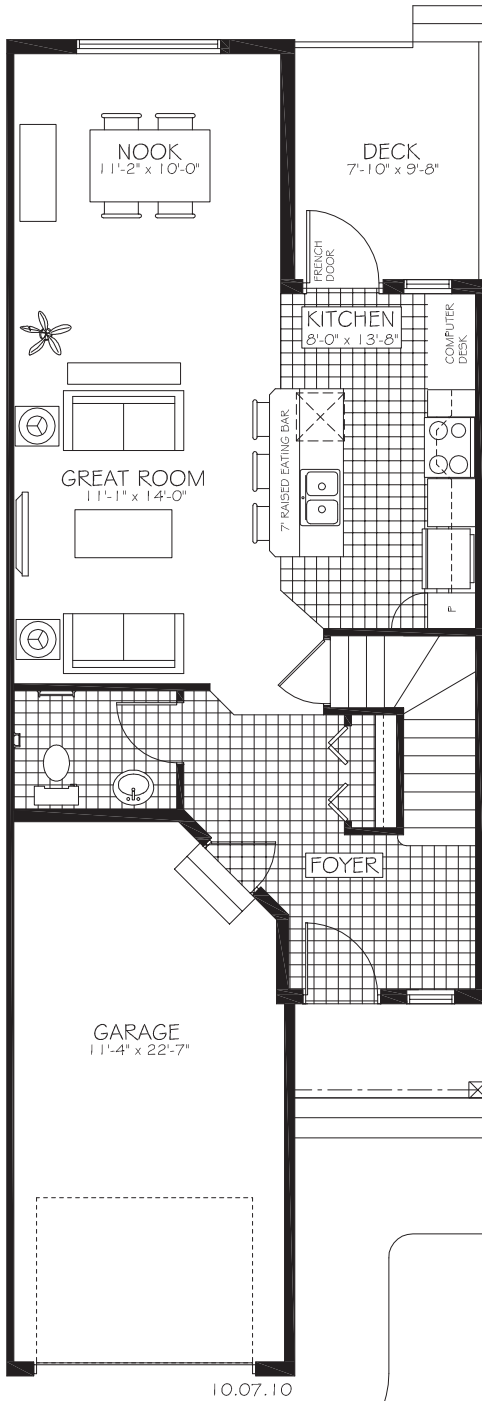

SAIL II

MAIN FLOOR • 638 SQ. FT

SAIL II

SECOND FLOOR • 759 SQ. FT

TOTAL UNIT: 1397 SQ.FT.