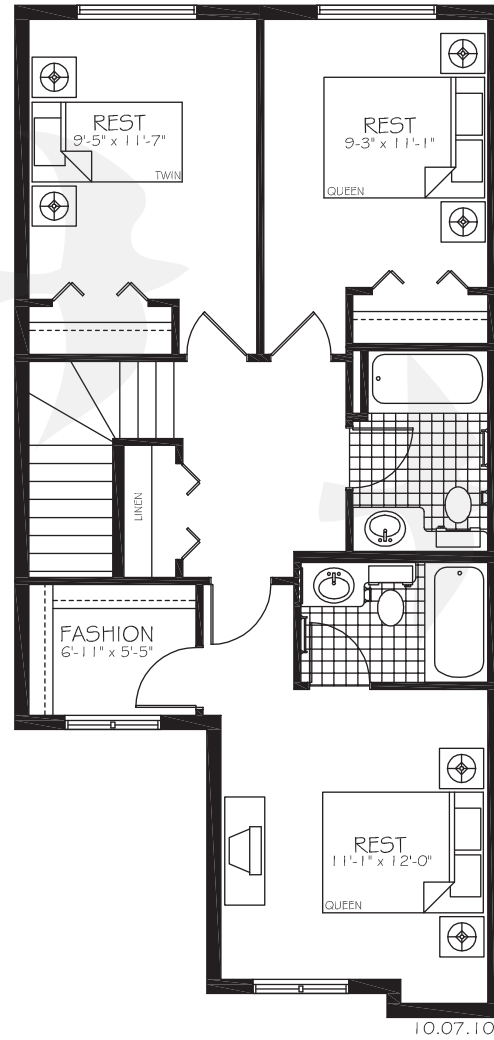

SAIL I

MAIN FLOOR • 643 SQ. FT

SAIL I

SECOND FLOOR • 739 SQ. FT

TOTAL UNIT : 1382 SQ. FT.