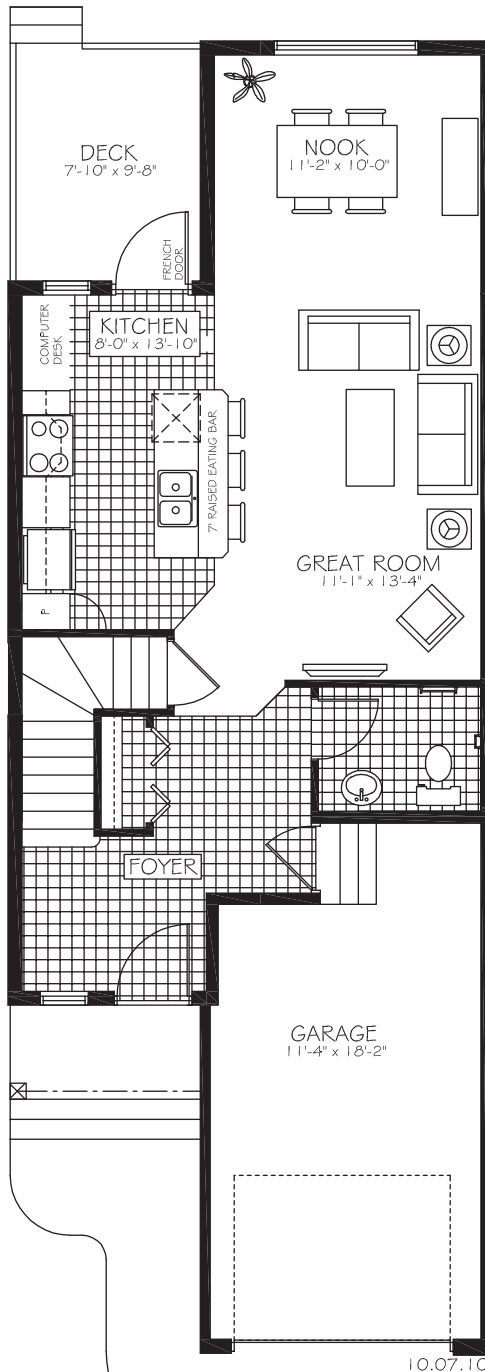

SAIL I

MAIN FLOOR • 643 SQ. FT

SAIL I

SECOND FLOOR • 739 SQ. FT

TOTAL UNIT : 1382 SQ. FT.