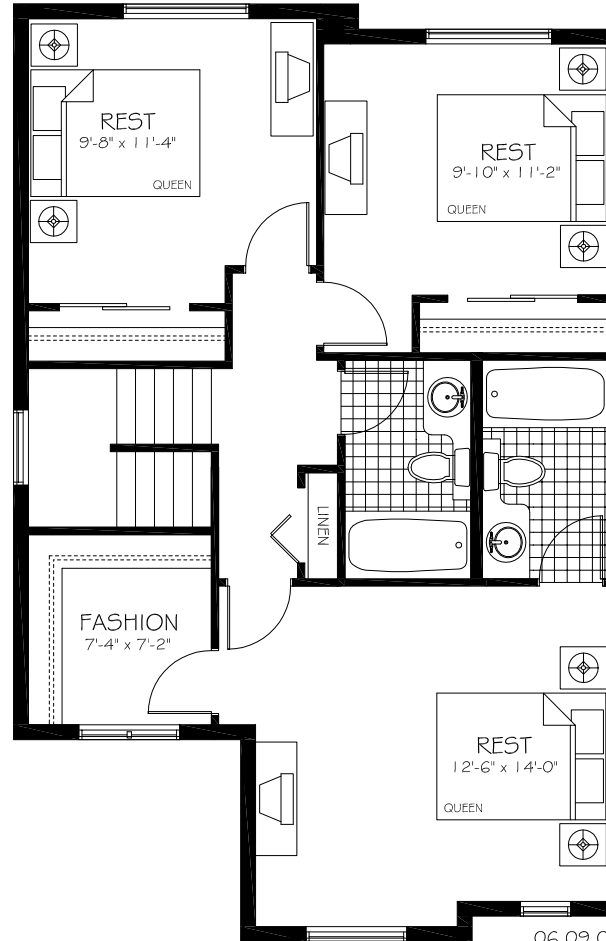

MAIN FLOOR • 681 SQ. FT 06.09.08

SECOND FLOOR • 794 SQ. FT 06.09.08

**THE COVE**  
1475 • TOTAL SQ. FT