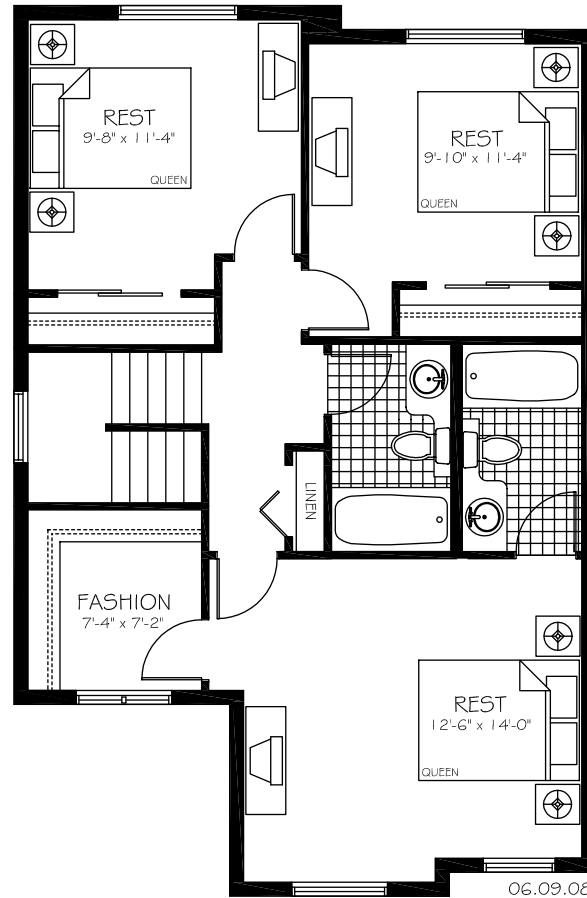

OXFORD BAY LAKESIDE TOWNHOMES

MAIN FLOOR • 682 SQ. FT

SECOND FLOOR • 796 SQ. FT

THE BEACH II
1478 • TOTAL SQ. FT