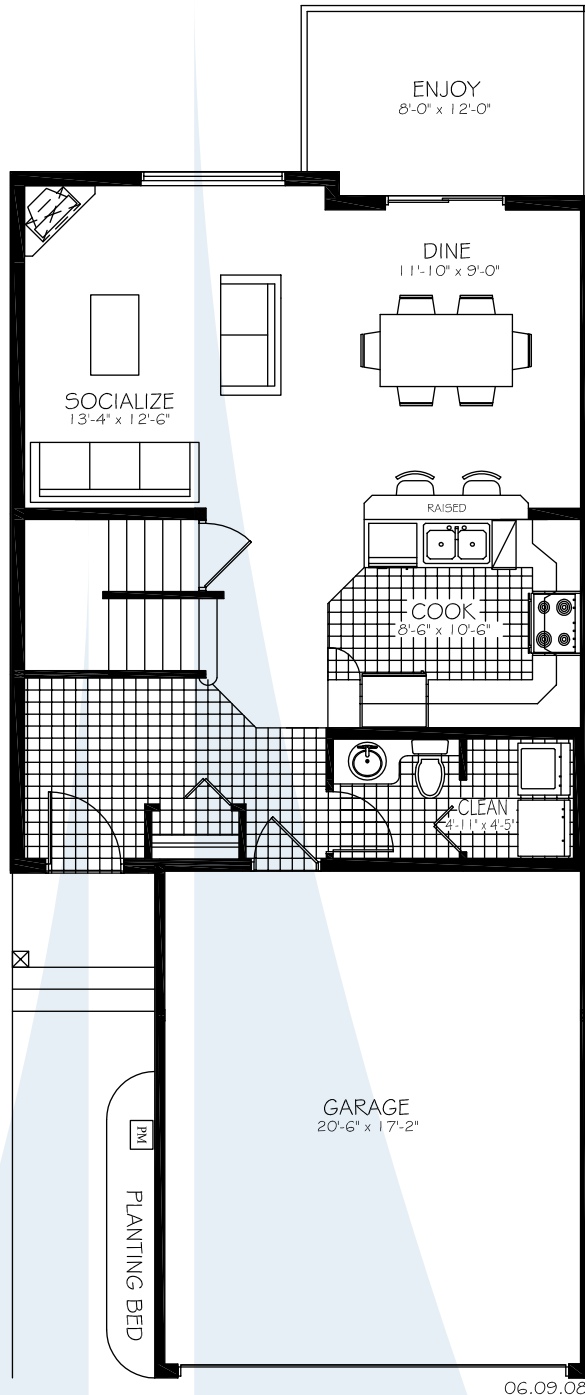

OXFORD BAY LAKESIDE TOWNHOMES

MAIN FLOOR • 682 SQ. FT

SECOND FLOOR • 796 SQ. FT

THE BEACH II
1478 • TOTAL SQ. FT