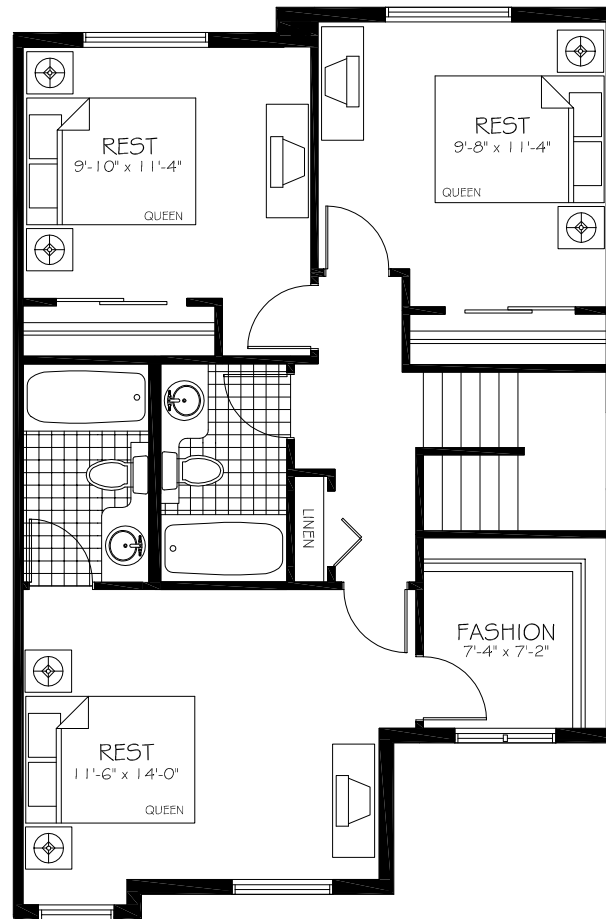

MAIN FLOOR • 682 SQ. FT

SECOND FLOOR • 777 SQ. FT

THE BEACH I
1459 • TOTAL SQ. FT