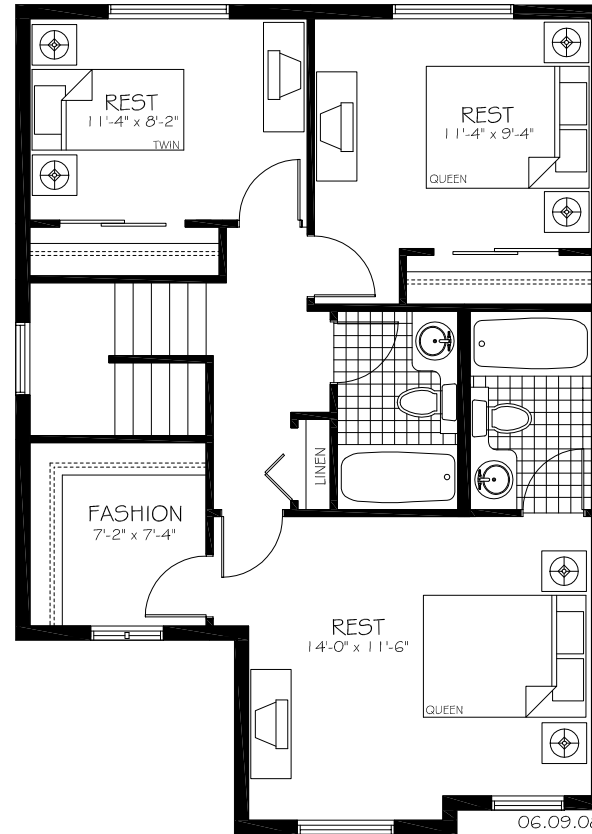

MAIN FLOOR • 621 SQ. FT

SECOND FLOOR • 735 SQ. FT

**THE BAY II**  
1356 • TOTAL SQ. FT