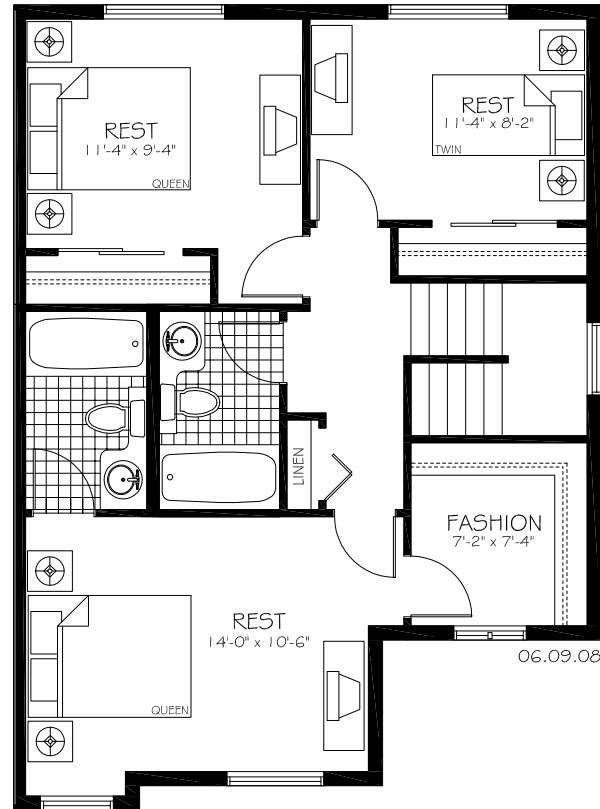

MAIN FLOOR • 621 SQ.FT

SECOND FLOOR • 716 SQ.FT

THE BAY I
1337 • TOTAL SQ. FT