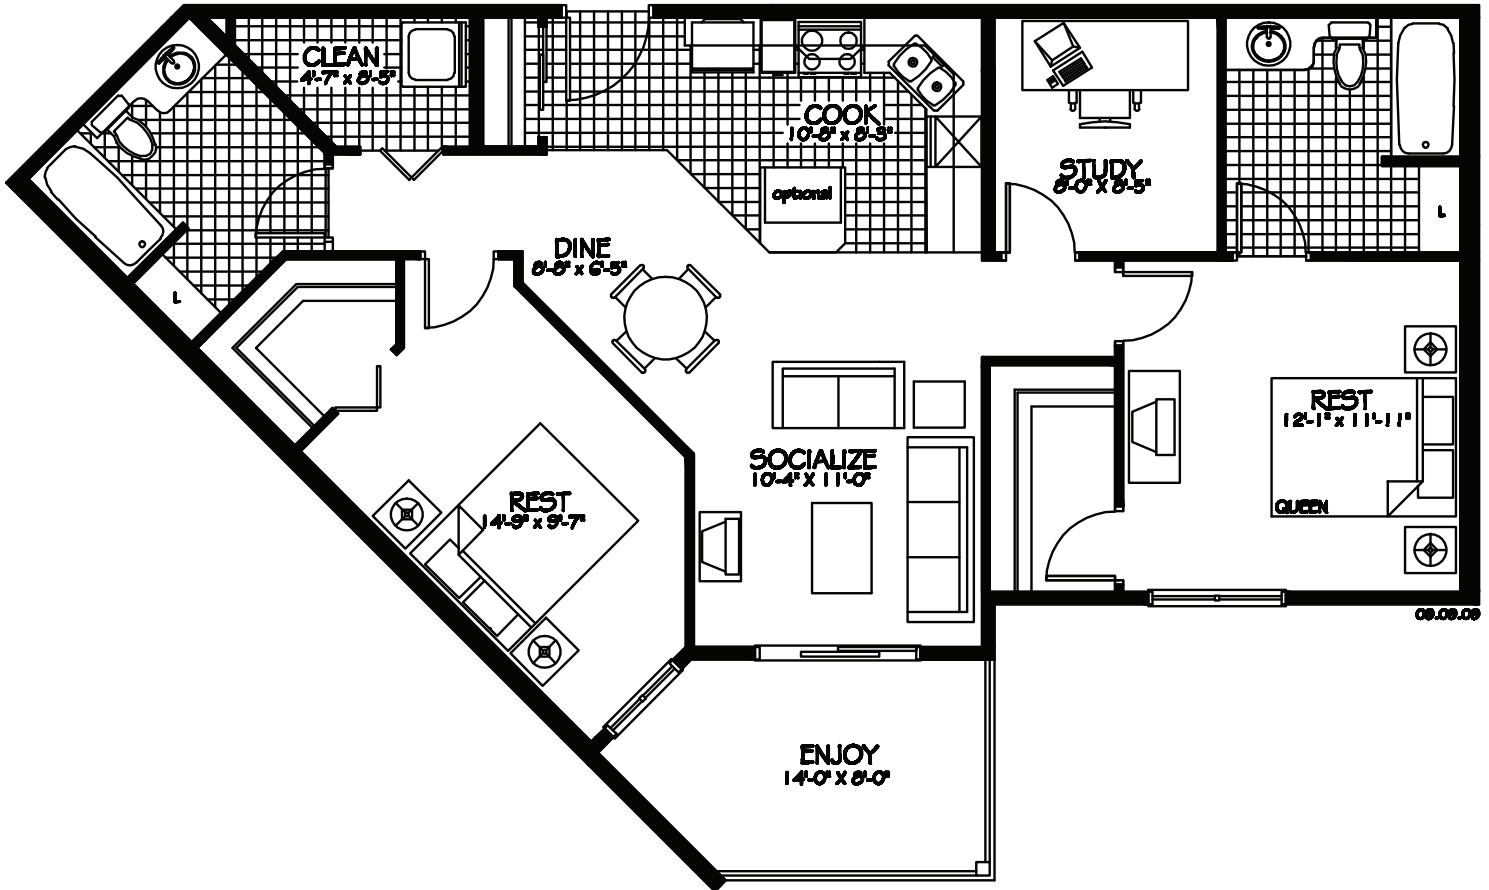

HUDSON

CONDOMINIUMS

JAMES

2 BEDROOM + DEN • 1044 SQ. FT

** this layout applies only to suites 212, 312, 412