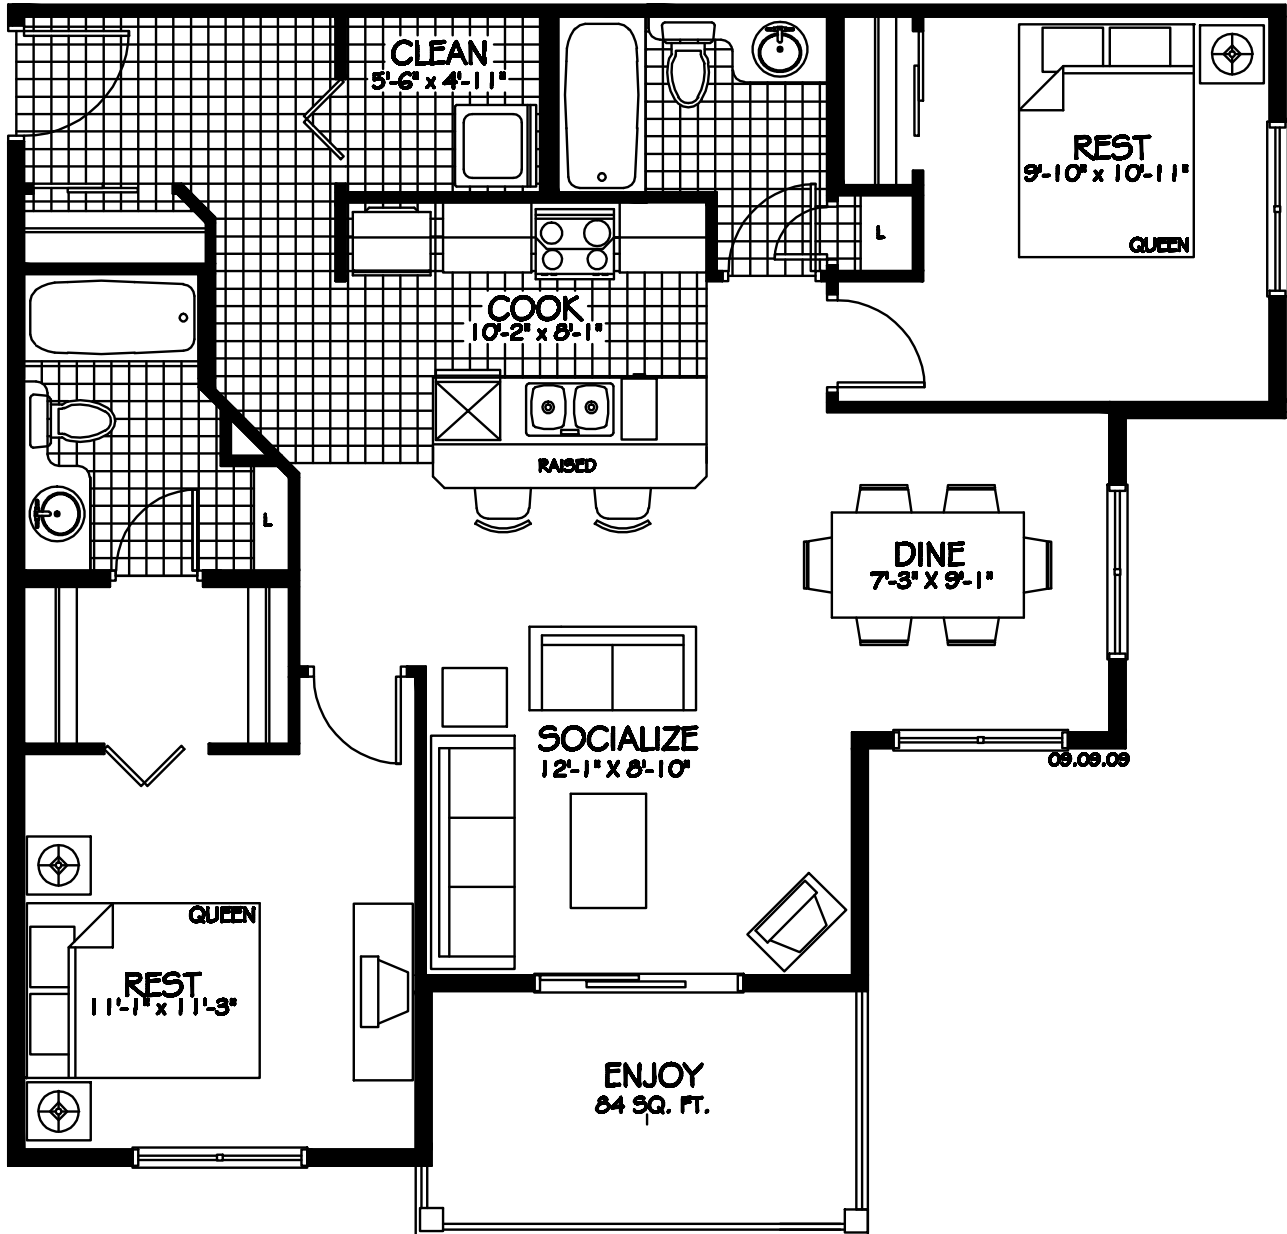

ASHTON C

2 BEDROOM • 963 SQ. FT

** this layout applies only to suites 118,218,318 & 418